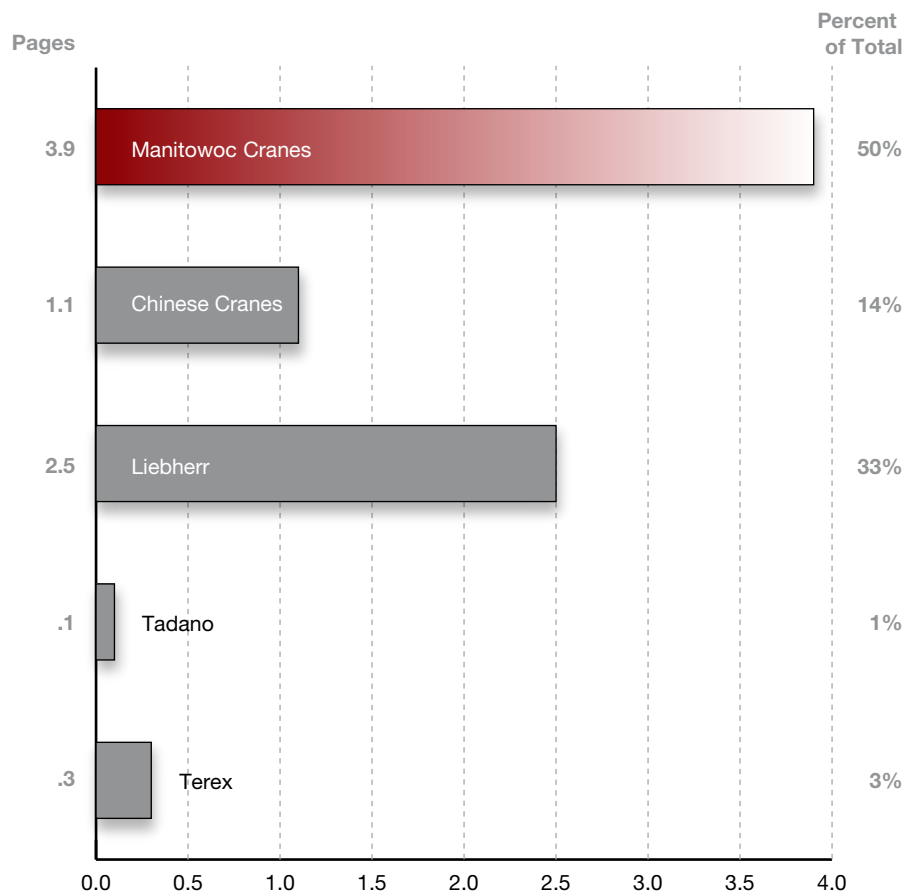

Regional Results – Quarter 3, 2009

ASIA-PACIFIC

Number of pages and percent of total pages from magazines monitored in this region for Manitowoc and competitive companies.

PUBLICATION HIGHLIGHT

Southeast Asia Construction- “Manitowoc appoints dealer in Thailand”